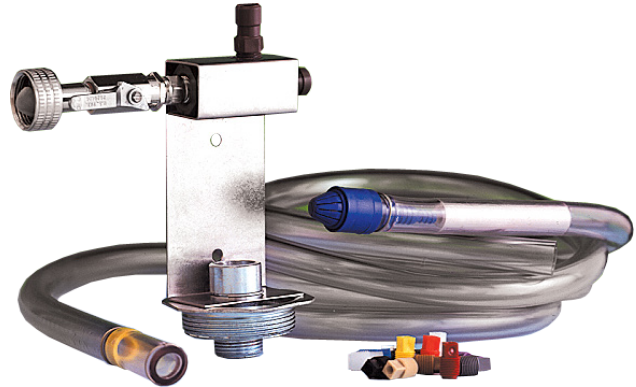

HydroMaster

Overview

HydroMaster drum or wall mounted proportioners automatically mix liquid cleaning and sanitizing concentrates with water and dispense the diluted solution into any container. Any size container of concentrate can be used with the HydroMaster because there's no need to tip the container to pour the contents. HydroMasters use water power, not electricity, so concentrates don't have to be located near outlets, just within a hose's reach of a water source.

Models & Specifications

| Model | Flow lit./min. | No. of products | Approx. Dilution range H2O:Chem. (3 Bar, 1.0cp) |
|-------|----------------|-----------------|---|
| 206GB | 22 | 1 | 4:1 to 180:1 |
| 208GB | 10 | 1 | 1:1 to 110:1 |